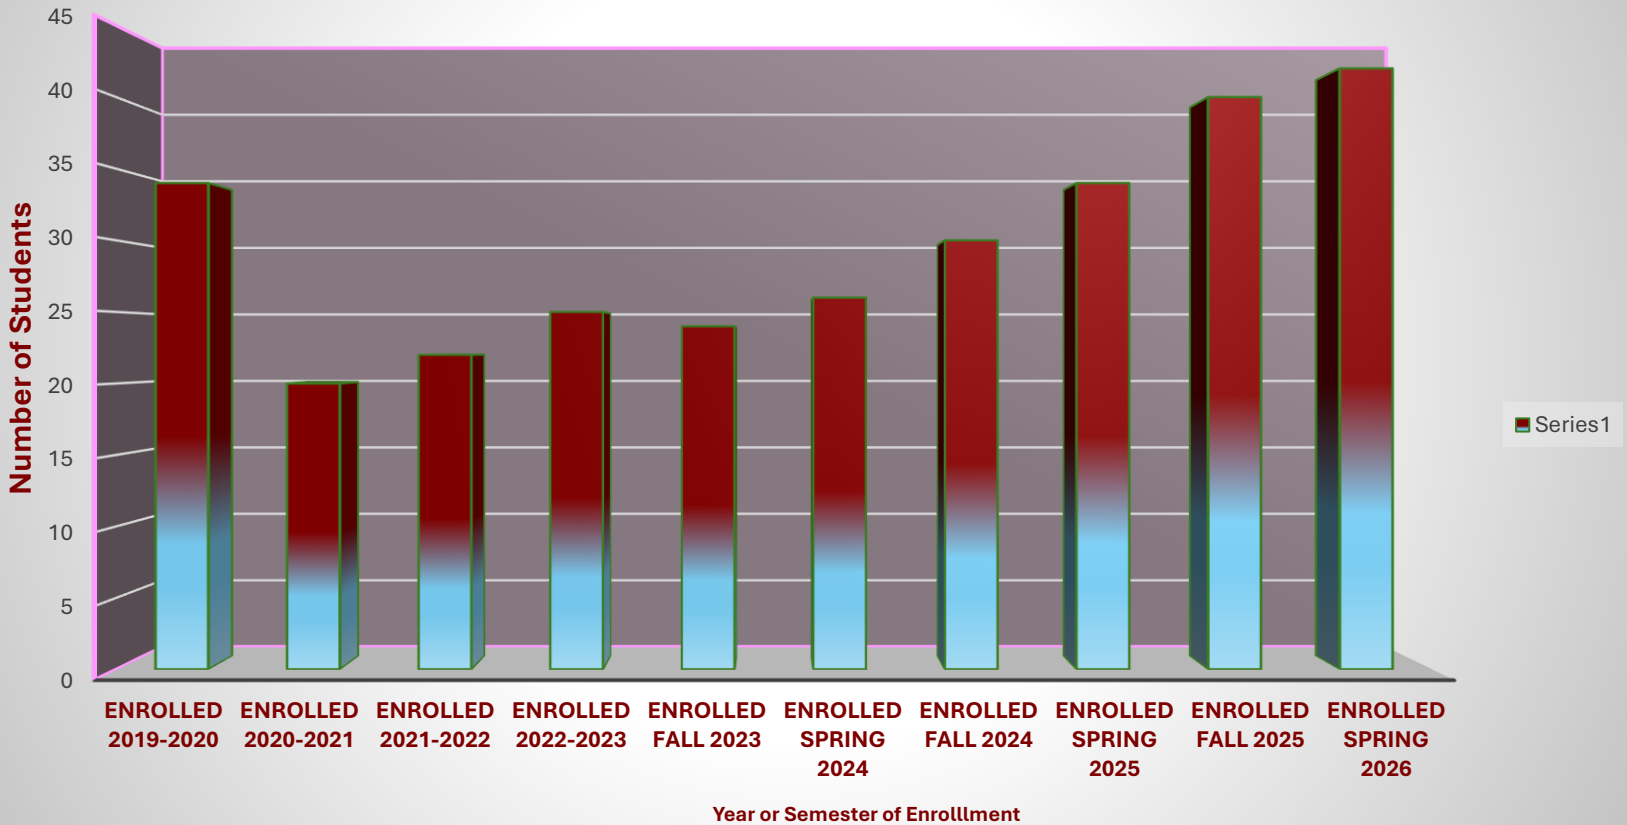

Texas Southern University
 Master of Public Administration (Quick Facts)
 [Number of Students, Job Placement, and Graduation Rates]

MPA PROGRAM GRADUATION RATE: ARY-5 COHORT					
	Initially Enrolled	Graduated within 2 years	Graduated within 3 years	Graduated within 4 years	Total Students Graduated and Persisting to Graduation
Total Number of Students in the 2021 - 2022 ARY-5 Cohort	22	5	16	22	22

Number of Students: Master of Public Administration Student Enrollment 2019 - 2026

Texas Southern University
 Master of Public Administration (Quick Facts)
 [Number of Students, Job Placement, and Graduation Rates]