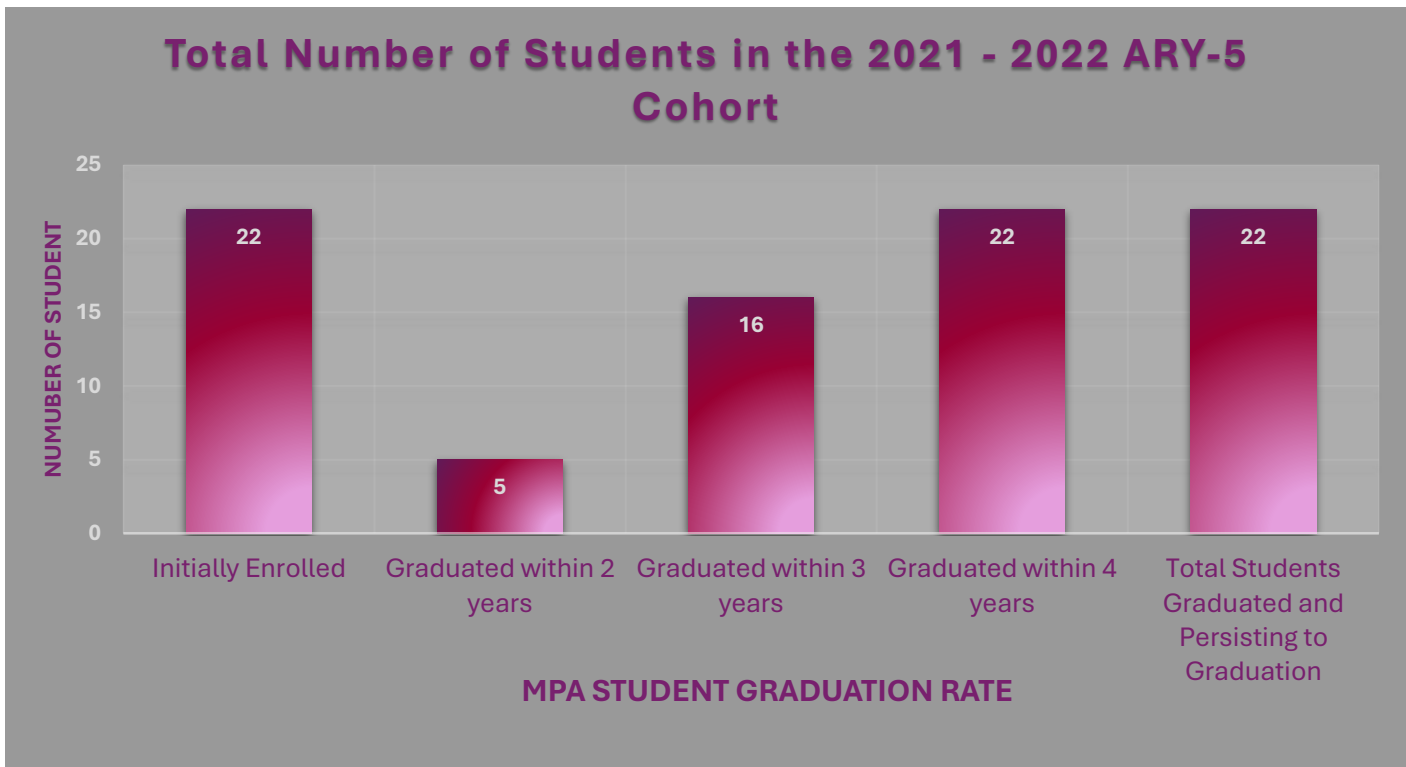

Texas Southern University
 Master of Public Administration (Quick Facts)
 [Number of Students, Job Placement, and Graduation Rates]

MPA PROGRAM GRADUATION RATE: ARY-5 COHORT					
	Initially Enrolled	Graduated within 2 years	Graduated within 3 years	Graduated within 4 years	Total Students Graduated and Persisting to Graduation
Total Number of Students in the 2021 - 2022 ARY-5 Cohort	22	5	16	22	22

Number of Students: Master of Public Administration Student Enrollment 2019 - 2026

Texas Southern University
 Master of Public Administration (Quick Facts)
 [Number of Students, Job Placement, and Graduation Rates]